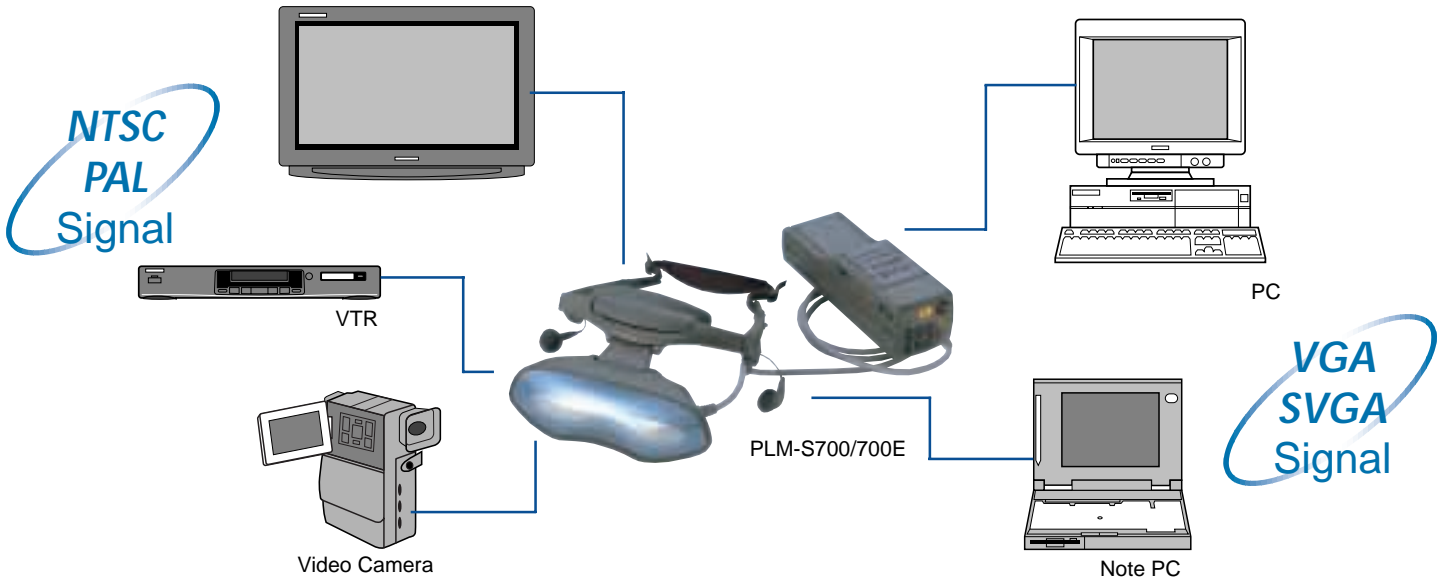

Virtual Training

- Sports

- SVGA/VGA input capability
- 0.7-inch, 1.55 million dot LCD
- Simulates dynamic 30-inch screen as viewed at 1.2 m
- Light (Head=120 g) weight highly durable using magnesium alloy
- See-through mode, using LCD shutters

Connection

Input Signal

Input Signal	Display mode	Resolution (pixel)	Horizontal frequency (kHz)	Vertical frequency (Hz)
Apple Macintosh series	13" color mode	640 x 480	35.0	67
	16" color mode	832 x 624	49.7	75
DOS/V (IBM PC/AT)	VGA graphic	640 x 480	31.5	60
	VGA text	640 x 400	31.5	70
	VESA VGA (72Hz)	640 x 480	37.9	72
	VESA VGA (75Hz)	640 x 480	37.5	75
	VESA VGA (85Hz)	640 x 480	43.3	85
	VESA SVGA (56Hz)	800 x 600	35.2	56
	VESA SVGA (60Hz)	800 x 600	37.9	60
	VESA SVGA (72Hz)	800 x 600	48.1	72
	VESA SVGA (75Hz)	800 x 600	46.9	75
	VESA SVGA (85Hz)	800 x 600	53.7	85
NEC PC-9801/9821 series		640 x 400	24.8	56

Dimensions

Specification

	PLM-S700	PLM-S700E
Signal System	NTSC/SVGA	PAL/SVGA
LCD	0.7", 1.55 million dot	
Dot number/panel (H/V)	832 (H) × 3 × 642 (V) dot	
Virtual image size	30" screen at 1.2 m	
Viewing angle (H)	28°	
See-through	LCD shutter system	
Control Function	BRIGHTNESS, VOLUME, AVLS, MEGA BASS, POWER SAVE, (PC mode) V.CENTER, H.CENTER, TRACKING, SYNC (Video mode) CONTRAST, HUE (NTSC only), COLOR	
Video Input	Y/C, Composite	
PC Input	RGB	
Connectors	PC input Voice input A/V input	D-sub 15PIN × 1 Stereo Mini Jack × 1 Special Mini Jack × 1
Power Consumption	Approx. 10W (PC mode) Approx. 12W (AV mode)	
Operating Temperature	5~35°C	
Storage Temperature	10~60°C	
Dimensions (Display) (Controller)	149 × 48 × 86mm, 120g 54 × 47 × 160mm, 260g	
Supplied Accessories	AC power adaptor (AC-PLM3) × 1 AC power Code	
Power requirements	DC8.4V (7.5V~10V)	