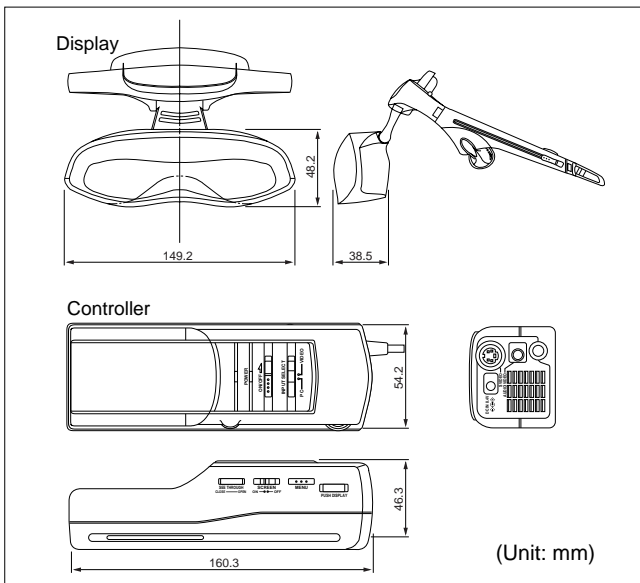

Virtual Training

- Sports

- SVGA/VGA input capability
- 0.7-inch, 1.55 million dot LCD
- Simulates dynamic 30-inch screen as viewed at 1.2 m
- Light (Head=120 g) weight highly durable using magnesium alloy
- See-through mode, using LCD shutters

Dimensions

Specification

	PLM-S700	PLM-S700E
Signal System	NTSC/SVGA	PAL/SVGA
LCD	0.7", 1.55 million dot	
Dot number/panel (H/V)	832 (H) × 3 × 642 (V) dot	
Virtual image size	30" screen at 1.2 m	
Viewing angle (H)	28°	
See-through	LCD shutter system	
Control Function	BRIGHTNESS, VOLUME, AVLS, MEGA BASS, POWER SAVE, (PC mode) V.CENTER, H.CENTER, TRACKING, SYNC (Video mode) CONTRAST, HUE (NTSC only), COLOR	
Video Input	Y/C, Composite	
PC Input	RGB	
Connectors	PC input Voice input A/V input	D-sub 15PIN × 1 Stereo Mini Jack × 1 Special Mini Jack × 1
Power Consumption	Approx. 10W (PC mode) Approx. 12W (AV mode)	
Operating Temperature	5~35°C	
Storage Temperature	10~60°C	
Dimensions (Display) (Controller)	149 × 48 × 86mm, 120g 54 × 47 × 160mm, 260g	
Supplied Accessories	AC power adaptor (AC-PLM3) × 1 AC power Code	
Power requirements	DC8.4V (7.5V~10V)	